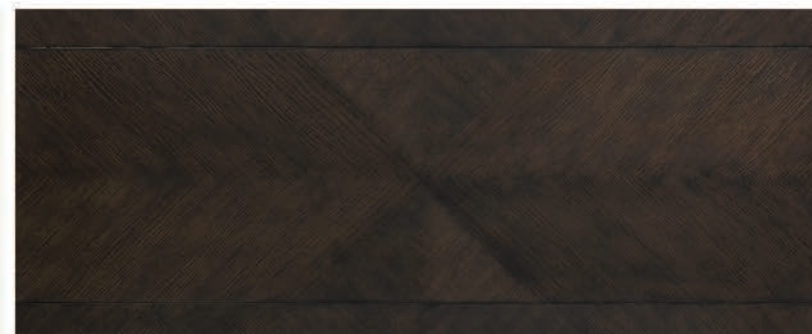

Bar

IMMO340 - 40w x 42h x 18d

One storage drawer, Two door storage area with adjustable shelf behind, Diamond pattern veneer front

Experience the epitome of modern luxury with the Montclair dining collection. The extension leg table offers versatility and convenience, allowing you to adjust the length to accommodate large gatherings or intimate dinners. Alternatively, the expandable counter height table provides a more elevated dining experience, perfect for enjoying drinks or casual meals with friends. The bar and sideboard provide essential storage space for your dining essentials. With clean lines and modern design, these pieces seamlessly blend practicality with style, making them a perfect addition to any contemporary dining space.