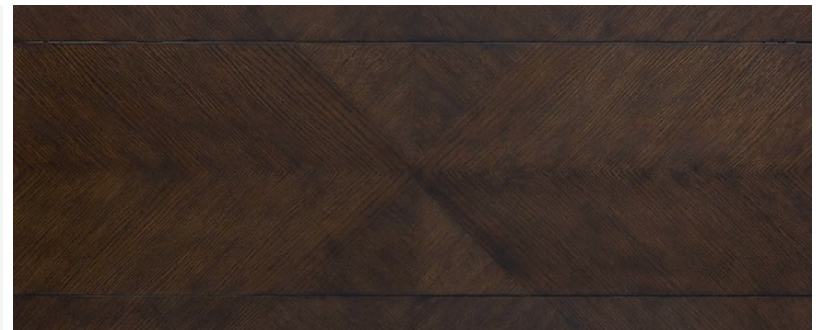

One storage drawer, Two door storage area with adjustable shelf behind, Diamond pattern veneer front

Experience the epitome of modern luxury with the Montclair dining collection. The extension leg table offers versatility and convenience, allowing you to adjust the length to accommodate large gatherings or intimate dinners. Alternatively, the expandable counter height table provides a more elevated dining experience, perfect for enjoying drinks or casual meals with friends. The bar and sideboard provide essential storage space for your dining essentials. With clean lines and modern design, these pieces seamlessly blend practicality with style, making them a perfect addition to any contemporary dining space.