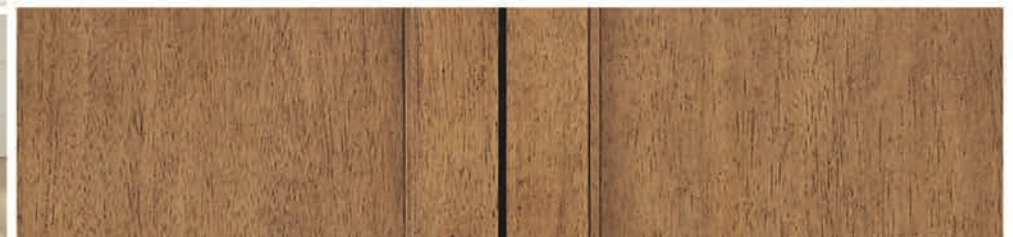

A / Counter Height Table
IMLN4242 - 42w x 36h x 42d

42" square table, Tapered legs

B / Counter Height Chair
IMLN80 - 18.5w x 40h x 19.5d

Solid wood frame with upholstered seat and back, Champagne color polyester chenille fabric, KD construction

C / Display Cabinet
IMLN4072 - 40w x 72h x 18d

Four wood frame doors with glass panes, Two adjustable shelves, Four interior storage drawers

D / Sideboard
IMLN360 - 60w x 36h x 18d

Four wood doors with two adjustable shelves, Two drawers

Rectangular Extension Table (shown on front)
IMLN7240 - 72-90w x 30h x 40d

Table extends from 72" to 90" with one 18" leaf, Tapered legs

Bench (shown on front)
IMLN60 - 60w x 18.5h x 16d

Solid wood frame with upholstered seat, Champagne color polyester chenille fabric, KD construction

Slat Back Side Chair (shown on front)
IMLN70 - 19.5w x 34h x 22.4d

Solid wood frame with upholstered seat and slat back, Champagne color polyester chenille fabric, KD construction

Upholstered Back Side Chair (shown on front)
IMLN71 - 19.5w x 36h x 21.4d

Solid wood frame with upholstered seat and back, Champagne color polyester chenille fabric, KD construction

The Lachlan dining collection is clean and simple with slim lines, tapered legs and modern influence. A warm Sienna finish highlights the natural beauty of the wood veneers. Create memories with family and friends while enjoying Lachlan's combination of style and sophistication.