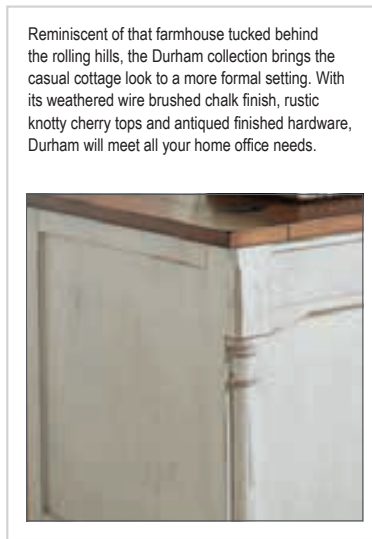

Reminiscent of that farmhouse tucked behind the rolling hills, the Durham collection brings the casual cottage look to a more formal setting. With its weathered wire brushed chalk finish, rustic knotty cherry tops and antiqued finished hardware, Durham will meet all your home office needs.